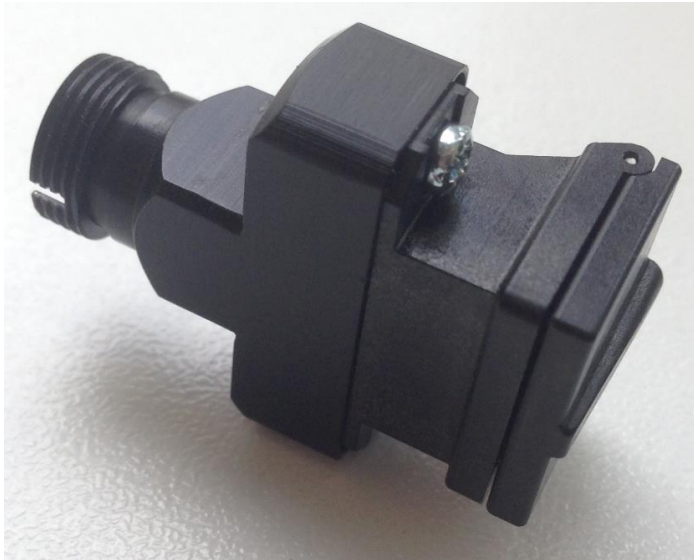

SFA

single fiber coupler used for single fiber inspection only (LC, SC, FC, etc.)

FOCIS Lightning Adapter Tips and Accessories

DESCRIPTION	TIP ID	AFL NO.
MPO APC adapter tip for MPO-12/24 fiber APC (with key)	M12A	FLTNG-01-M12A
MPO UPC adapter tip for MPO-12/24/16/32 fiber UPC (no key)	MPOU	FLTNG-01-MPOU
MPO UPC adapter tip for MPO-12/24 fiber UPC (with key)	M12U	FLTNG-01-M12U
MPO UPC adapter tip for MPO-16/32 fiber UPC (with key)	M16U	FLTNG-01-M16U
Universal UPC adapter tip for MPO-12/16/24/32 fiber UPC (with key)	MPU	FLTNG-01-MPU
Universal APC adapter tip for MPO-12/16/24/32 fiber APC (with key)	MPA	FLTNG-01-MPA
Coupler for single fiber adapter tips	SFA	FLTNG-01-SFA

FOCIS Lightning – Adapter Tips

MPA
Keyed Universal APC
MPO-12 & MPO-16

**“Partial Key”
enables use in
both MPO-12
and MPO-16
inspection
applications**

MPU
Keyed Universal UPC
MPO-12 & MPO-16

FOCIS Lightning – Adapter Tips

MPO/MTP Patch Cord Adapter Tips

Eliminate the need for alignment sleeves!

**M12UC for MPO-12 UPC
patch cords**

**M16UC
for MPO-
16 UPC
patch
cords**

**M12AC
for MPO-
12 APC
patch
cords**